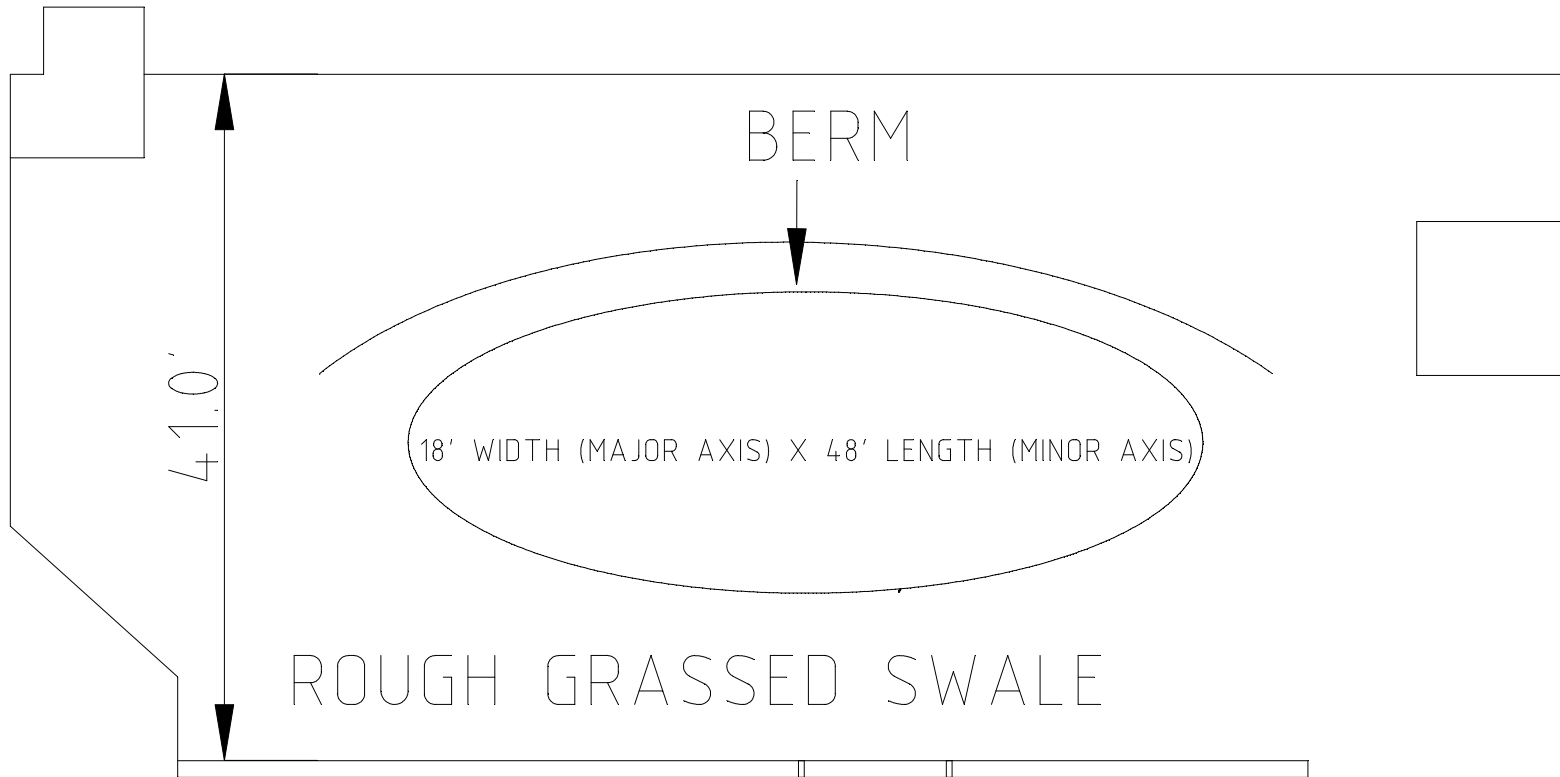

LTMS Rain Garden Plan View  
Designed by Irucka Embry  
Principal, EcoC<sup>2</sup>S

NORTH

**SCALE: 1" : 138"**