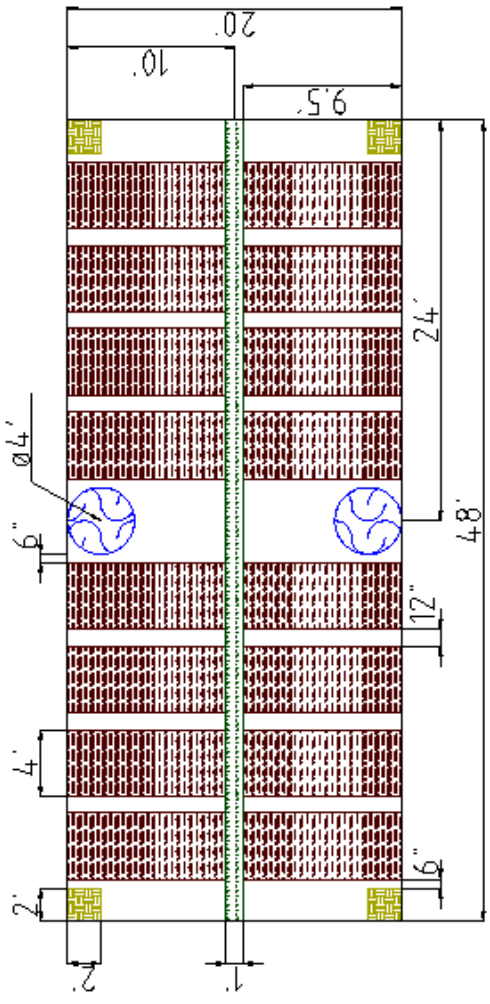

LEGEND

- Compost Bin
- Pathway
- Rain Barrel
- Row

scale 1" = 128"

Hoop House Interior
Designed by Irutka A. Embry
Principal, EcoCS

Rev	Date	Name	By
1	12/18/09	MAE	MAE

1/1